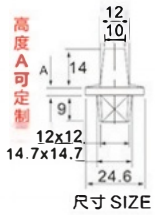

标准和可选功能
Product characteristics

F-75

单缸液压缓冲式地弹簧
Single floor spring

■ 砂光/亮光 Satin/Polish

型号 Item No	可换轴头 Changeable Spindle	适用门宽 (MM) Suitable width	适应门重 Suitable weight
F-75	YES	1300mm	150kg

- 90度自动定位, 单向最大开启180度, 可根据要求做不定位/双定位。
- 前后、左右、上下可调整值约为6mm,
- 双段闭门调节, 90度-20度&20度-0度两段速度调节。
- 超50万次开启测试, 运转保持稳定正常,
- 90° hold on, max opening at 180°, non-hold/double hold on are available if requested.
- Left and right, forward and backward, up and down can be adjusted 6mm.
- Two closing speed valves, for 90°-20° and 20°-0°.
- Passed test of 500,000cycles.