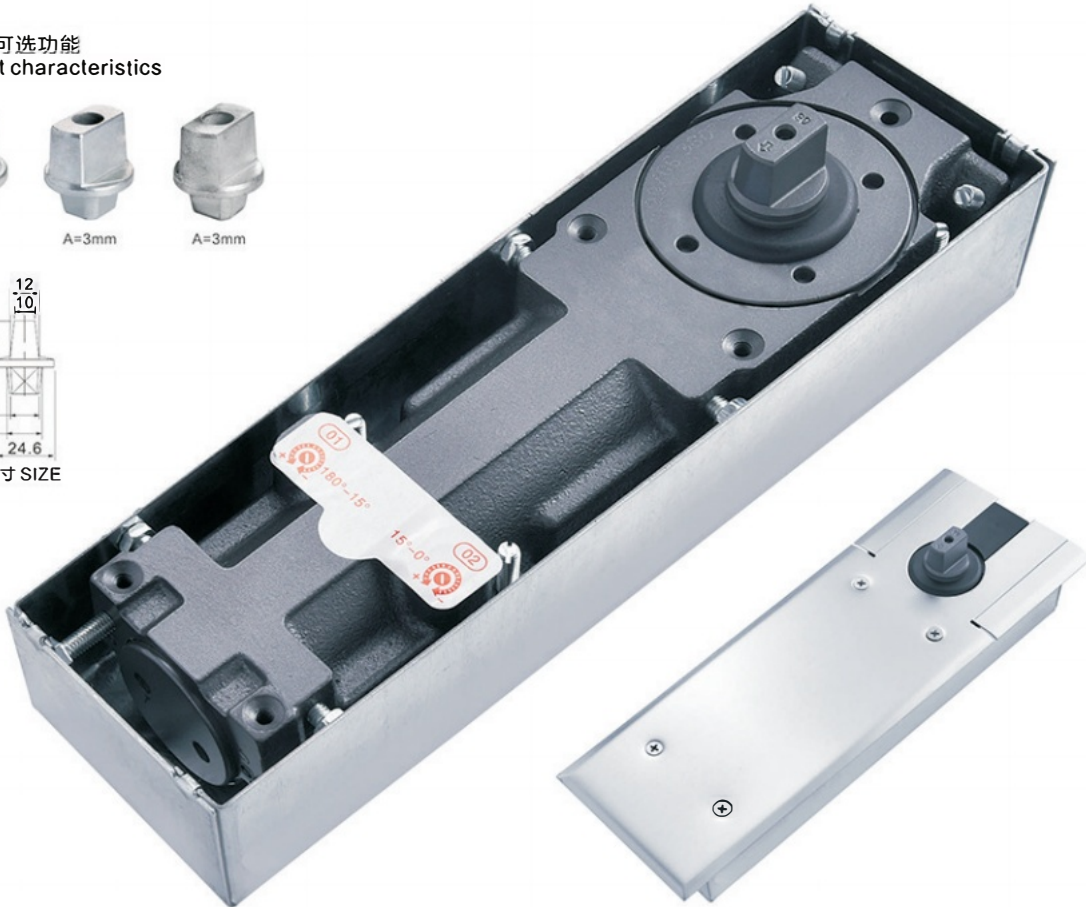

标准和可选功能
Product characteristics

F-75

单缸液压缓冲式地弹簧
Single floor spring

■ 砂光/亮光 Satin/Polish

型号 Item No	可换轴头 Changeable Spindle	适用门宽 (MM) Suitable width	适应门重 Suitable weight
F-75	YES	1300mm	150kg

- 90度自动定位, 单向最大开启180度, 可根据要求做不定位/双定位。
- 前后、左右、上下可调整值约为6mm,
- 双段闭门调节, 90度-20度&20度-0度两段速度调节。
- 超50万次开启测试, 运转保持稳定正常,
- 90° hold on, max opening at 180°, non-hold/double hold on are available if requested.
- Left and right, forward and backward, up and down can be adjusted 6mm.
- Two closing speed valves, for 90°-20° and 20°-0°.
- Passed test of 500,000cycles.